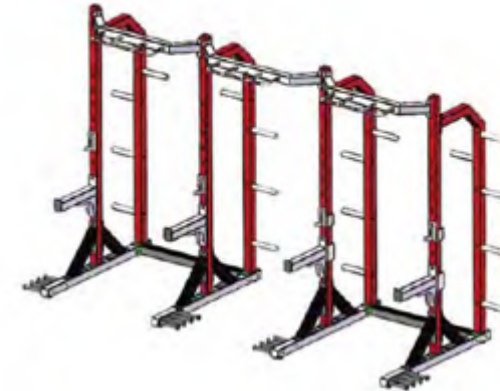

OVERHANGING RACK
MACHINE WEIGHT:229KG
5500*2481*2853MM

BENCH PRESS RACK
MACHINE WEIGHT:358KG
4287* 1500*2495MM