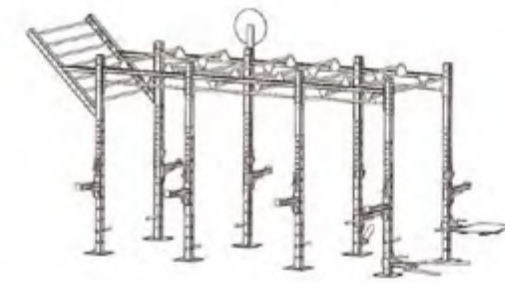

CLIMBING LADDER
MACHINE WEIGHT:506KG
6140*2705*2996MM