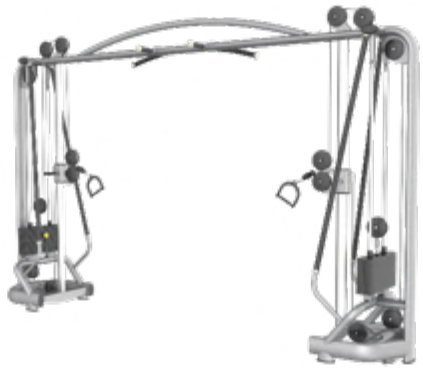

SQUAT RACK

UTILITY BENCH

FUNCTIONAL TRAINER

HACK SQUAT

INCLINE LEG PRESS (45°)

CABLE CROSS OVER

4 STATION TRAINING

5 STATION TRAINING STANDAR