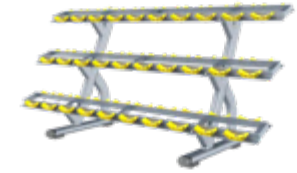

VERTICAL KNESS UP/DIP

POWER CAGE

BARBELL RACK

SMITH MACHINE

BARBELL RACK 3 LAYER

BARBELL RACK

SQUAT RACK

OLIMPIC SHOULDER BENCH

ACCESORIE RACK

PLATE TREE

ALTO
RENDIMIENTO
SUPREME

NRG | FITNESS TECHNOLOGY

NRG SUPREME

HEAVY SQUAT

HIP THRUST

LEG PRESS 45