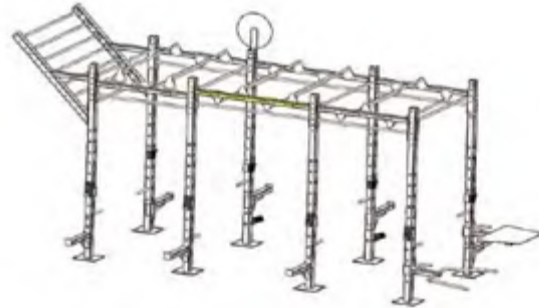

MULTI-360D

NRG POWER RACK

OVERHANGING TRX RACK
MACHINE WEIGHT
2600*2110*2788MM

OVERHANGING RACK
MACHINE WEIGHT:229KG
5200*4038*2369MM

OVERHANGING RACK
MACHINE WEIGHT:229KG
5500*2481*2853MM

BENCH PRESS RACK
MACHINE WEIGHT:358KG
4287* 1500*2495MM

CUSTOMIZED SQUAT RACK
MACHINE WEIGHT:158KG
1752*1405*2495MM

CLIMBING LADDER
MACHINE WEIGHT:397KG
6233*3055*2692MM

CLIMBING LADDER
MACHINE WEIGHT:822KG
9950*3700*3100MM

FRAME SQUAT LADDER
MACHINE WEIGHT:330KG
4490* 1525*2400MM