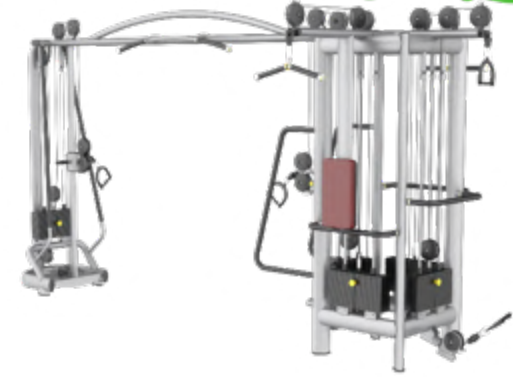

SQUAT RACK

UTILITY BENCH

FUNCTIONAL TRAINER

HACK SQUAT

INCLINE LEG PRESS (45°)

CABLE CROSS OVER

4 STATION TRAINING

5 STATION TRAINING STANDAR