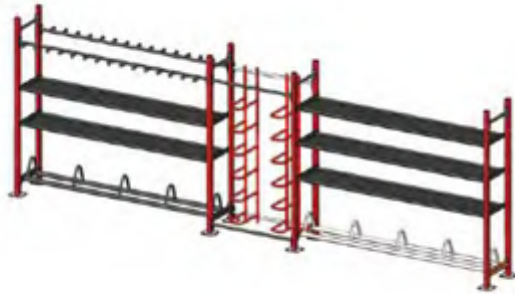

NRG POWER RACK

COMMODITY SHELF
MACHINE WEIGHT:364KG
6000*660*2010MM