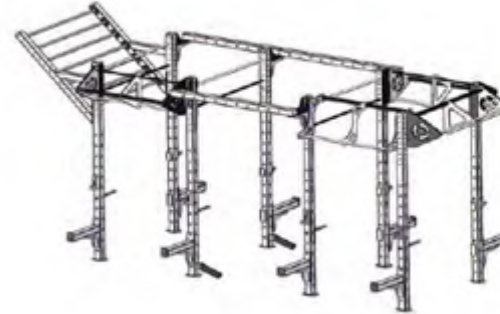

MULTI-360D

NRG POWER RACK

OVERHANGING TRX RACK
MACHINE WEIGHT
2600*2110*2788MM

OVERHANGING RACK
MACHINE WEIGHT:229KG
5200*4038*2369MM

OVERHANGING RACK
MACHINE WEIGHT:229KG
5500*2481*2853MM

BENCH PRESS RACK
MACHINE WEIGHT:358KG
4287* 1500*2495MM

CUSTOMIZED SQUAT RACK
MACHINE WEIGHT:158KG
1752*1405*2495MM

CLIMBING LADDER
MACHINE WEIGHT:397KG
6233*3055*2692MM

CLIMBING LADDER
MACHINE WEIGHT:822KG
9950*3700*3100MM

FRAME SQUAT LADDER
MACHINE WEIGHT:330KG
4490* 1525*2400MM