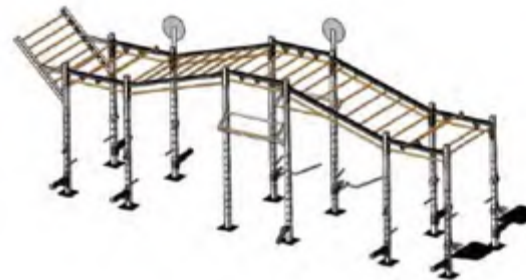

CLIMBING LADDER
MACHINE WEIGHT:822KG
9950*3700*3100MM