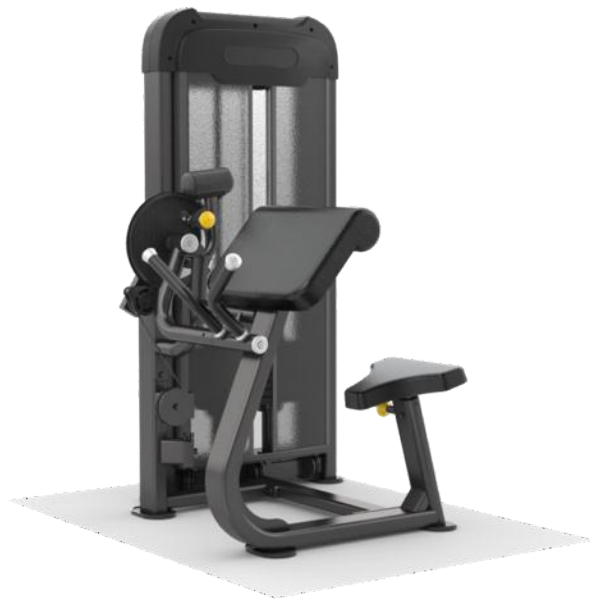

Multi Press PS01

Standard Load: 96 KG

Optional Load: 123 KG

Size: 181X159X160 cm

Net Weight: 111

- **Easy adjustable seat** allows users to choose different workout.
- **High quality super-sized bearings** bring excellent performance.
- **Precision machined pulley** helps users to get more comfortable workout experience.
- **Durable EXERFLEXPRO cable** ensures workout experience and unparalleled safety.
- **Heavy duty translucent shield** provides privacy and safety.
- **Instructional placard** guides users the best workout results with correct illustrations.

Pulldown/Seated Row PS02

Standard Load: 96 KG

Optional Load: 123 KG

Size: 180X154X229 cm

Net Weight: 111

- **Easy adjustable roller** helps users to find out the most comfortable position.
- **High quality super-sized bearings** bring excellent performance.
- **Precision machined pulley** helps users to get more comfortable workout experience.
- **Durable EXERFLEXPRO cable** ensures workout experience and unparalleled safety.
- **Heavy duty translucent shield** provides privacy and safety.
- **Instructional placard** guides users the best workout results with correct illustrations.

Bicep Curl/Tricep Extension PS03

Standard Load: 66 KG

Optional Load: 84 KG

Size: 125X119X160 cm

Net Weight: 75

- **Ergonomic adjustable roller** helps users to find out the most comfortable position and bring excellent path of motion.
- **High quality super-sized bearings** bring excellent performance.
- **Precision machined pulley** help users to get more comfortable workout experience.
- **Durable EXERFLEXPRO cable** ensures workout experience and unparalleled safety.
- **Heavy duty translucent shield** provides privacy and safety.
- **Instructional placard** guides users the best workout results with correct illustrations.