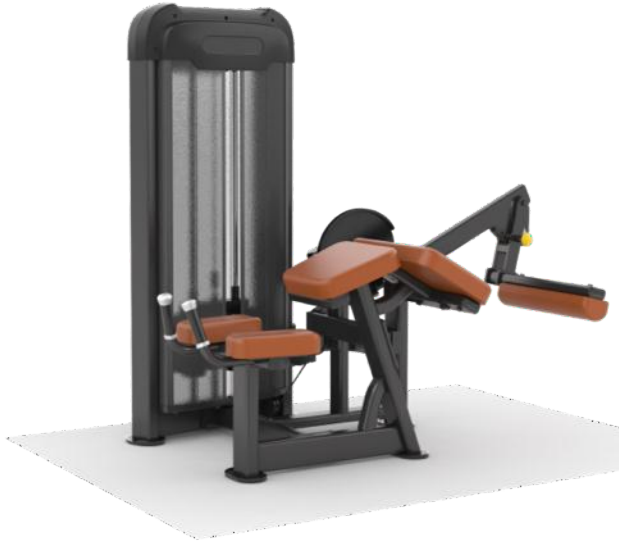

Dip/Chin Assistant PE105

Standard Load: 141KG

Size: 150X155X245 cm

Net Weight: 138

- **Footbar easily flips up for unassisted pull-ups and dips.**
- **Super sized, dual position grips** reduce pressure when pressing and create different hand positioning.
- **Precision machined pulley** helps users to get more comfortable workout experience.
- **Durable EXERFLEXPRO cable** ensures workout experience and unparalleled safety.
- **Heavy duty translucent shield** provides privacy and safety.
- **Instructional placard** guides users the best workout results with correct illustrations.

Pec Fly PE111

Standard Load: 96 KG

Optional Load: 123KG

Size: 163X137X189cm

Net Weight: 111

- **Easy adjustable dual hand position** provides variety for both the pec and rear delt fly movements.
- **Supper sized grips** reduce pressure when pressing.
- **Precision machined pulley** helps users to get more comfortable workout experience.
- **Gas-Spring assisted seat and back pad** help users to find the best position easily.
- **Durable EXERFLEXPRO cable** ensures workout experience and unparalleled safety.
- **Heavy duty translucent shield** provides privacy and safety.
- **Instructional placard** guides users the best workout results with correct illustrations.

Prone Leg Curl PE203

Standard Load: 66 KG

Optional Load: 84 KG

Size: 171X110X160 cm

Net Weight: 75

- **Easy adjustable leg limiting pad** helps users to find the most comfortable starting position.
- **Countered** arms help users to support and isolate the lower body and direct the force to one area.
- **Precision machined pulley** helps users to get more comfortable workout experience.
- **Durable EXERFLEXPRO cable** ensures workout experience and unparalleled safety.
- **Heavy duty translucent shield** provides privacy and safety.
- **Instructional placard** guides users the best workout results with correct illustrations.