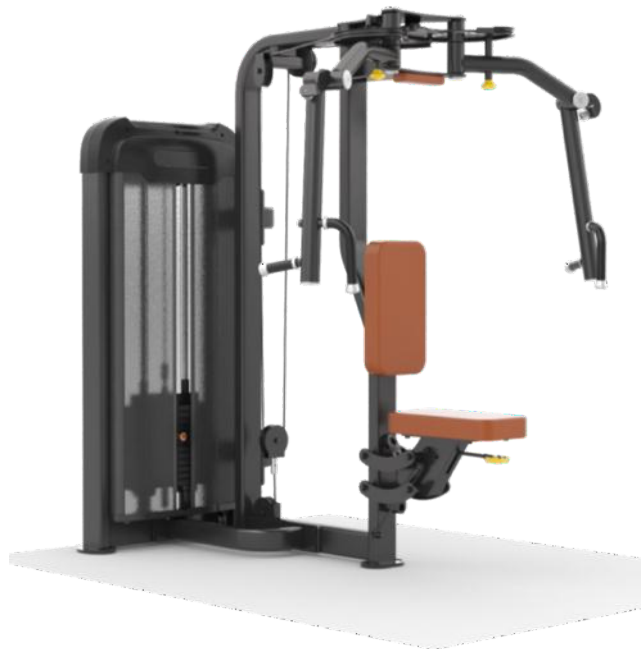

Shoulder Press PE102

Standard Load: 66 KG

Optional Load: 84 KG

Size: 140X150X160cm

Net Weight: 75

- **Converging axis arms** bring natural and soft movement.
- **Super sized grips** reduce pressure when pressing.
- **High quality dual bearings** create single and dual-arm workout.
- **Precision machined pulley** helps users to get more comfortable workout experience.
- **Gas-Spring assisted seat and back pad** help users to find the best position easily.
- **Durable EXERFLEXPRO cable** ensures workout experience and unparalleled safety.
- **Heavy duty translucent shield** provides privacy and safety.
- **Instructional placard** guides users the best workout results with correct illustrations.

Dip/Chin Assistant PE105

Standard Load: 141KG

Size: 150X155X245 cm

Net Weight: 138

- **Footbar easily flips up for unassisted pull-ups and dips.**
- **Super sized, dual position grips** reduce pressure when pressing and create different hand positioning.
- **Precision machined pulley** helps users to get more comfortable workout experience.
- **Durable EXERFLEXPRO cable** ensures workout experience and unparalleled safety.
- **Heavy duty translucent shield** provides privacy and safety.
- **Instructional placard** guides users the best workout results with correct illustrations.

Pec Fly PE111

Standard Load: 96 KG

Optional Load: 123KG

Size: 163X137X189cm

Net Weight: 111

- **Easy adjustable dual hand position** provides variety for both the pec and rear delt fly movements.
- **Supper sized grips** reduce pressure when pressing.
- **Precision machined pulley** helps users to get more comfortable workout experience.
- **Gas-Spring assisted seat and back pad** help users to find the best position easily.
- **Durable EXERFLEXPRO cable** ensures workout experience and unparalleled safety.
- **Heavy duty translucent shield** provides privacy and safety.
- **Instructional placard** guides users the best workout results with correct illustrations.